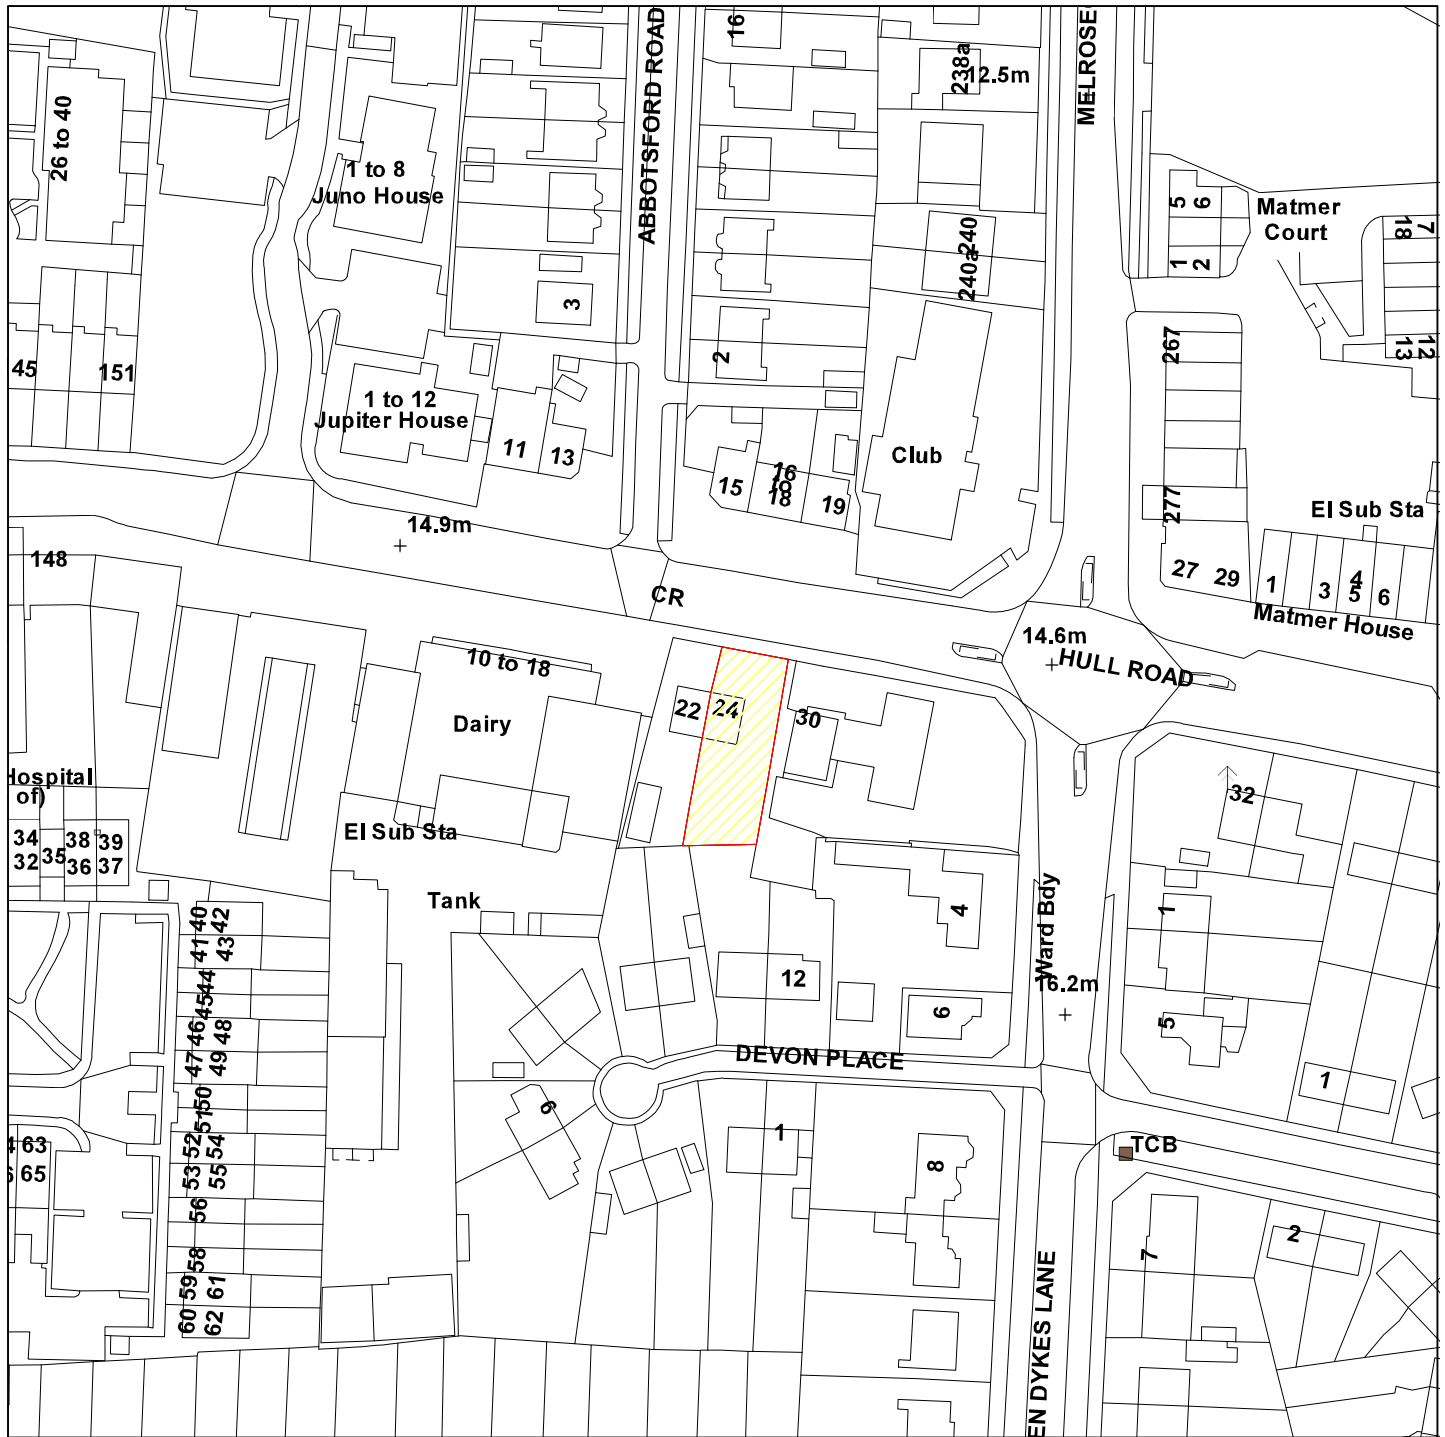

24 Hull Road

10/01521/FUL

GIS by ESRI (UK)

Scale : 1:1250

Reproduced from the Ordnance Survey map with the permission of the Controller of Her Majesty's Stationery Office © Crown Copyright 2000.

Unauthorised reproduction infringes Crown Copyright and may lead to prosecution or civil proceedings.